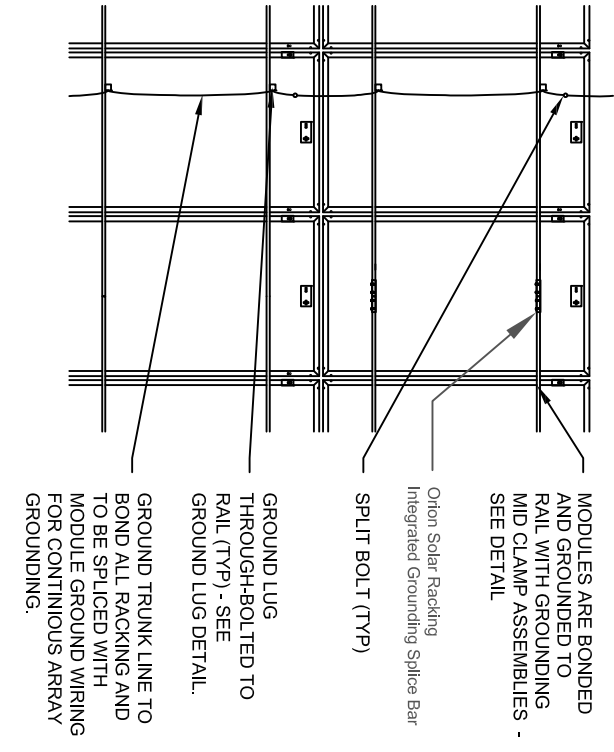

1 ATTACHMENT DETAIL

SCALE: 1:10

2 MOUNT DETAIL

SCALE: NTS

3 ARRAY GROUNDING DETAIL

SCALE: NTS

4 MODULE GROUNDING DETAIL

SCALE: NTS