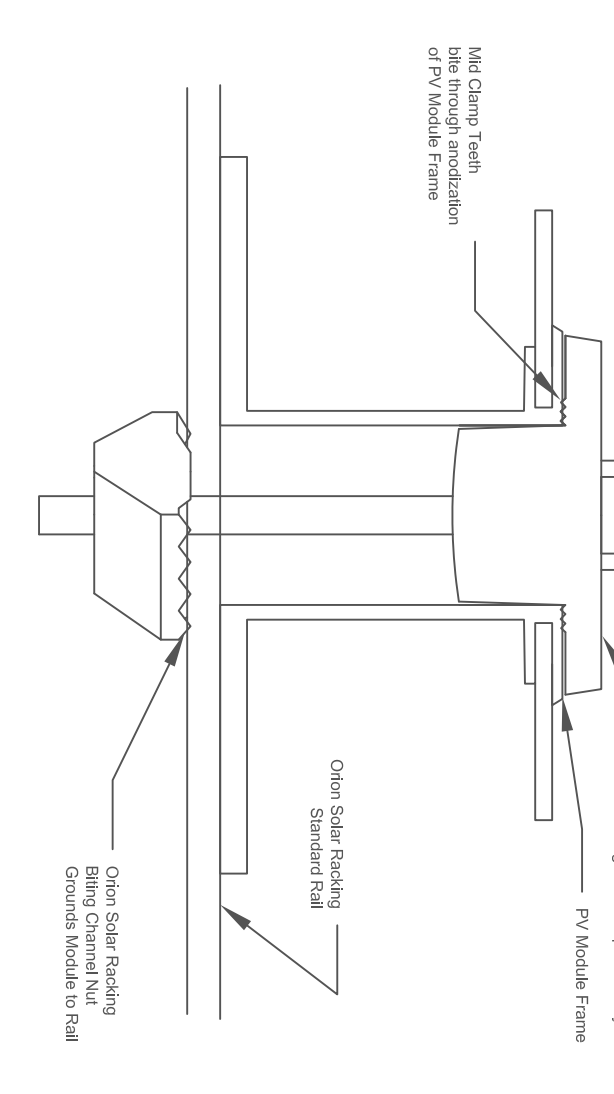

1 ATTACHMENT DETAIL

SCALE: 1:10

2 MOUNT DETAIL

SCALE: NTS

3 ARRAY GROUNDING DETAIL

SCALE: NTS

4 MODULE GROUNDING DETAIL

SCALE: NTS