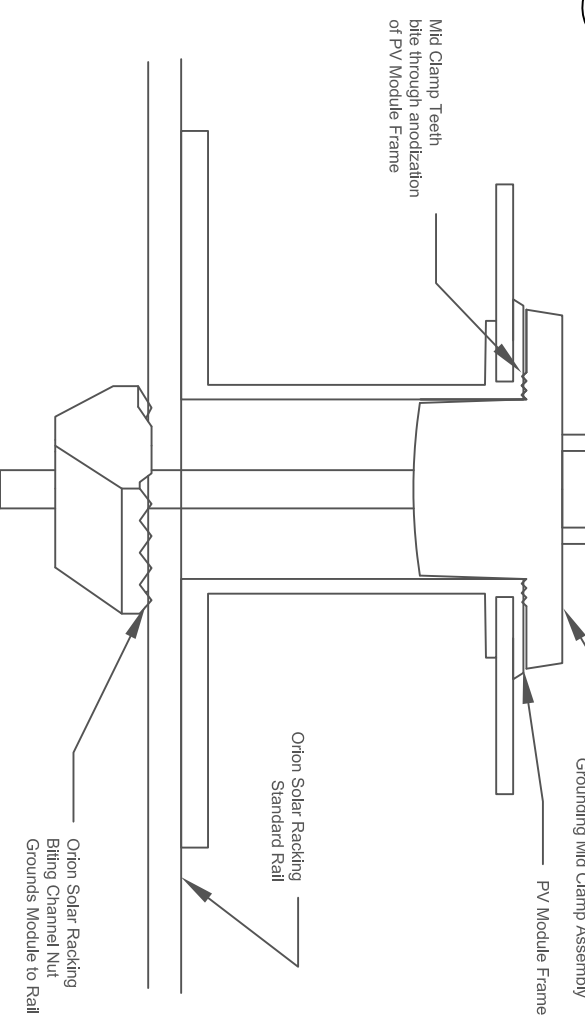

1 ATTACHMENT DETAIL

SCALE: 1:10

2 MOUNT DETAIL

SCALE: 1:5

3 ARRAY GROUNDING DETAIL

SCALE: NTS

4 MODULE GROUNDING DETAIL

SCALE: NTS