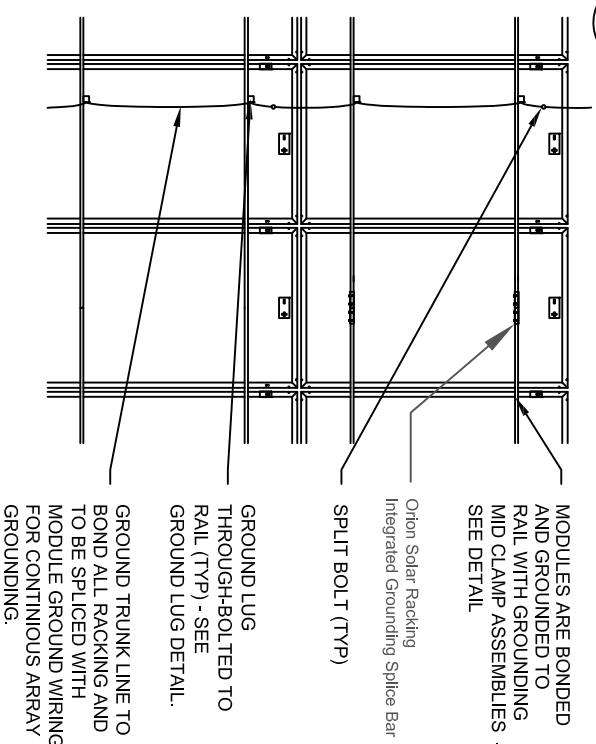

1 ATTACHMENT DETAIL

SCALE: 1:10

2 MOUNT DETAIL

SCALE: 1:5

3 ARRAY GROUNDING DETAIL

SCALE: NTS

4 MODULE GROUNDING DETAIL

SCALE: NTS