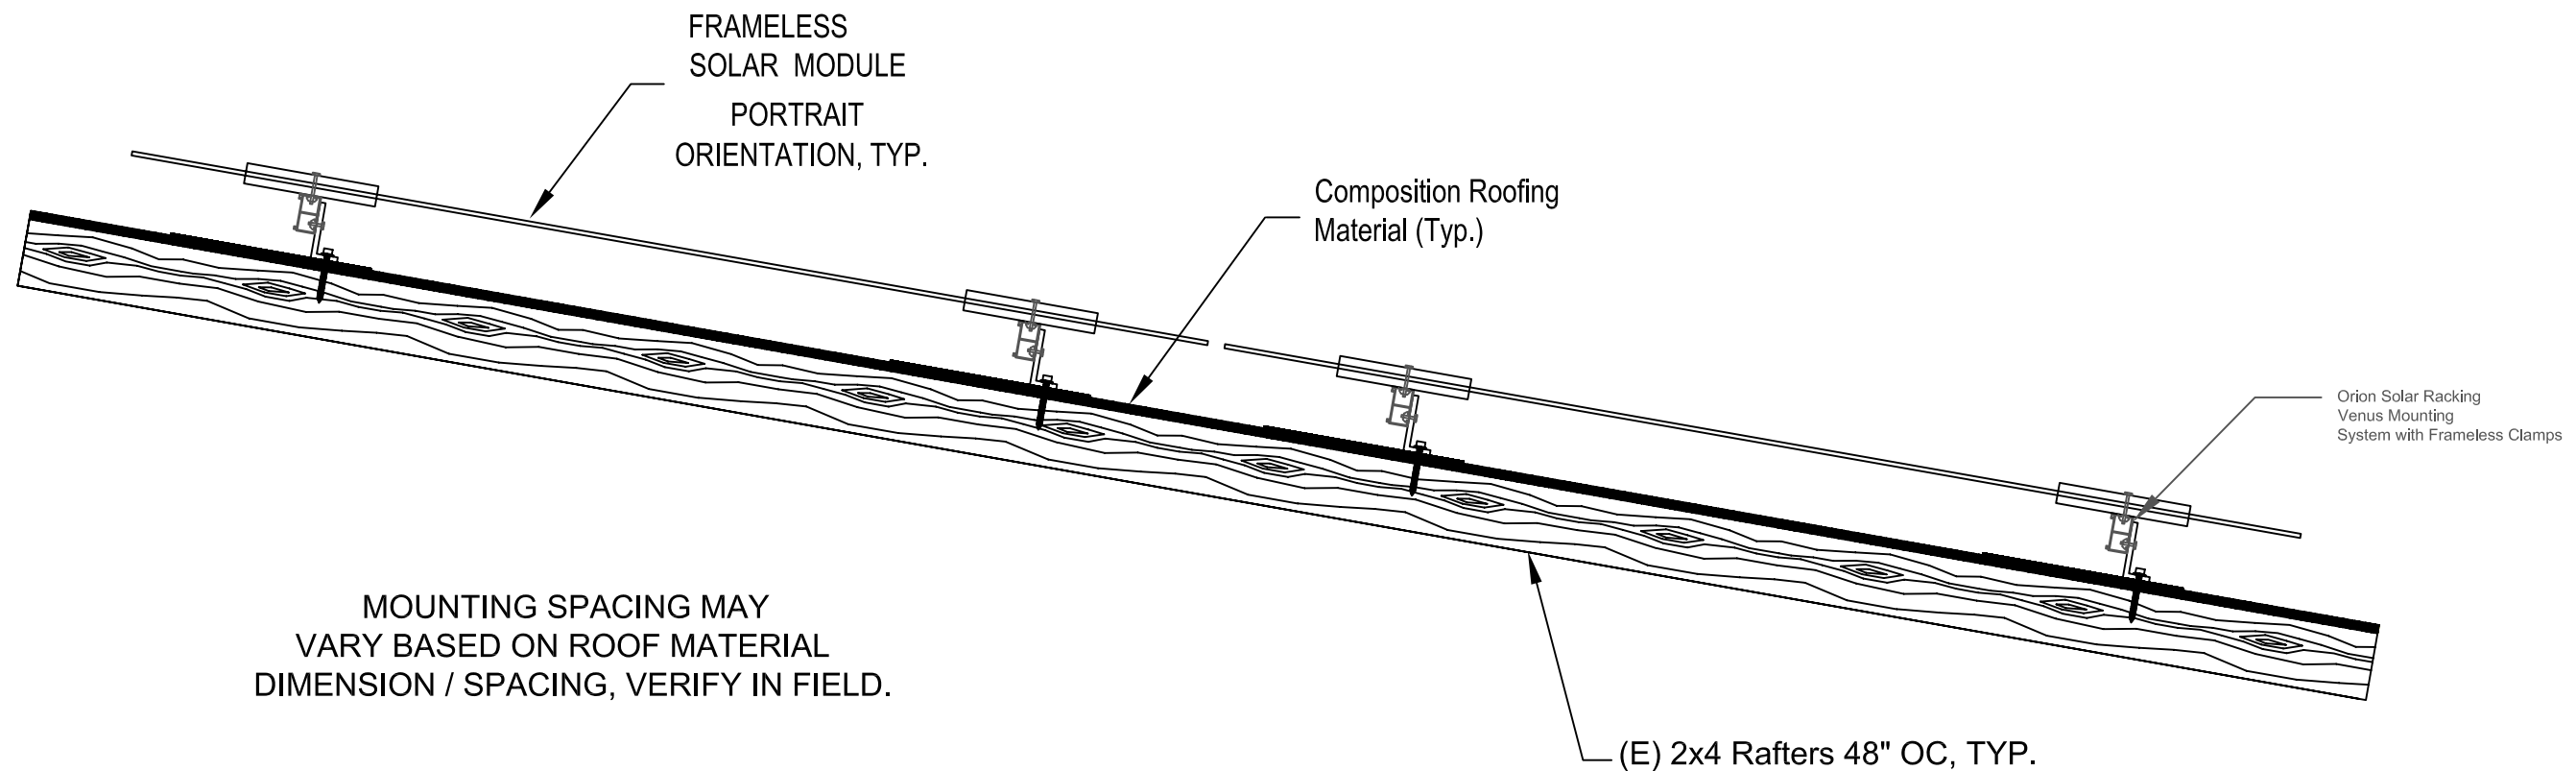

1 ATTACHMENT DETAIL
SCALE: 1:10

2 MOUNT DETAIL
SCALE: NTS

3 ARRAY GROUNDING DETAIL
SCALE: NTS

4 MODULE GROUNDING DETAIL
SCALE: NTS

Orion Solar Racking
2917 Vail Ave. Commerce, CA 90040
TEL: (310) 409-4616
Copyright © 2013 Orion Racking
www.OrionRacking.com

DRAWN BY
OSR ENGINEERING

DRAWING DO NOT SCALE

DRAWING TYPE
ATTACHMENT DETAIL

PROJECT
Venus System, Frameless Panel

DATE
12/04/2015

SHEET 1 OF 1