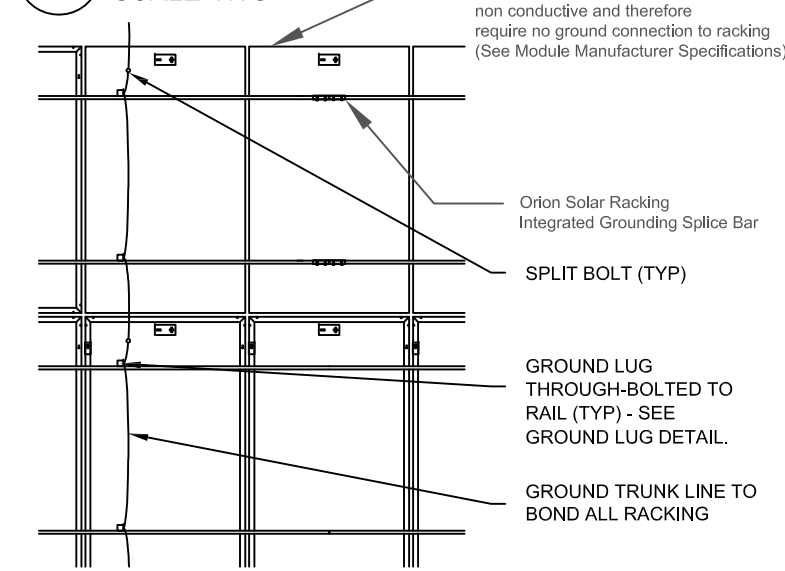

1 ATTACHMENT DETAIL
SCALE: 1:10

2 MOUNT DETAIL
SCALE: NTS

3 ARRAY GROUNDING DETAIL
SCALE: NTS

4 MODULE GROUNDING DETAIL
SCALE: NTS

Orion Solar Racking
2917 Vail Ave. Commerce, CA 90040
TEL: (310) 409-4616
Copyright © 2013 Orion Racking
www.OrionRacking.com

DRAWN BY
OSR ENGINEERING

DRAWING DO NOT SCALE

DRAWING TYPE
ATTACHMENT DETAIL

PROJECT
Venus System, Frameless Panel

DATE
12/04/2015

SHEET 1 OF 1