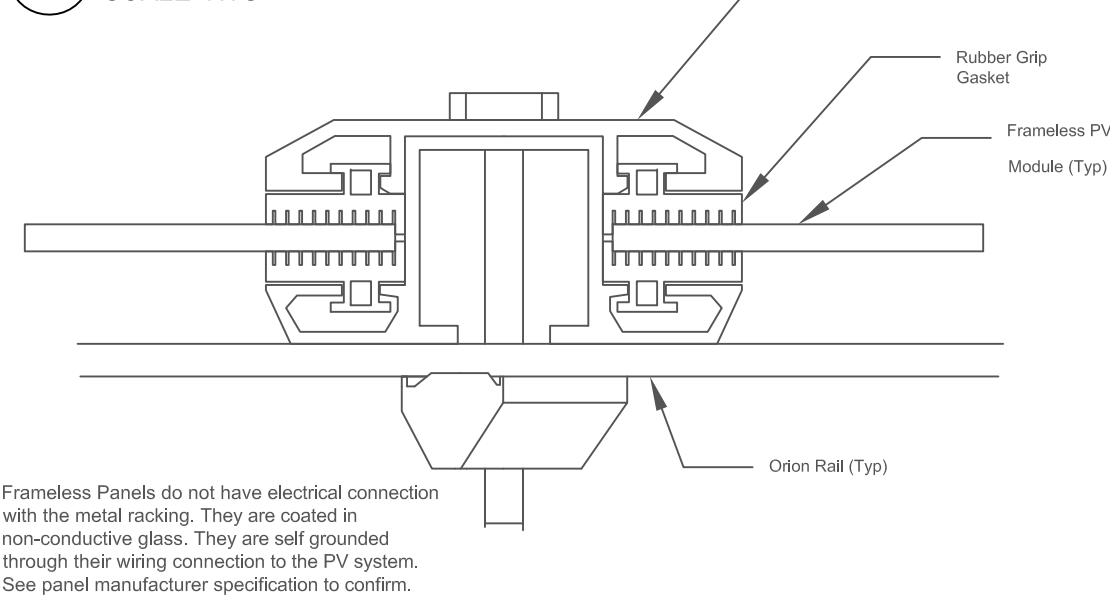

1 ATTACHMENT DETAIL
SCALE: 1:10

2 MOUNT DETAIL
SCALE: NTS

3 ARRAY GROUNDING DETAIL
SCALE: NTS

4 MODULE GROUNDING DETAIL
SCALE: NTS

Orion Solar Racking
2917 Vail Ave. Commerce, CA 90040
TEL: (310) 409-4616
Copyright © 2013 Orion Racking
www.OrionRacking.com

DRAWN BY
OSR ENGINEERING

DRAWING DO NOT SCALE

DRAWING TYPE
ATTACHMENT DETAIL

PROJECT
Venus System, Frameless Panel

DATE
12/04/2015

SHEET 1 OF 1