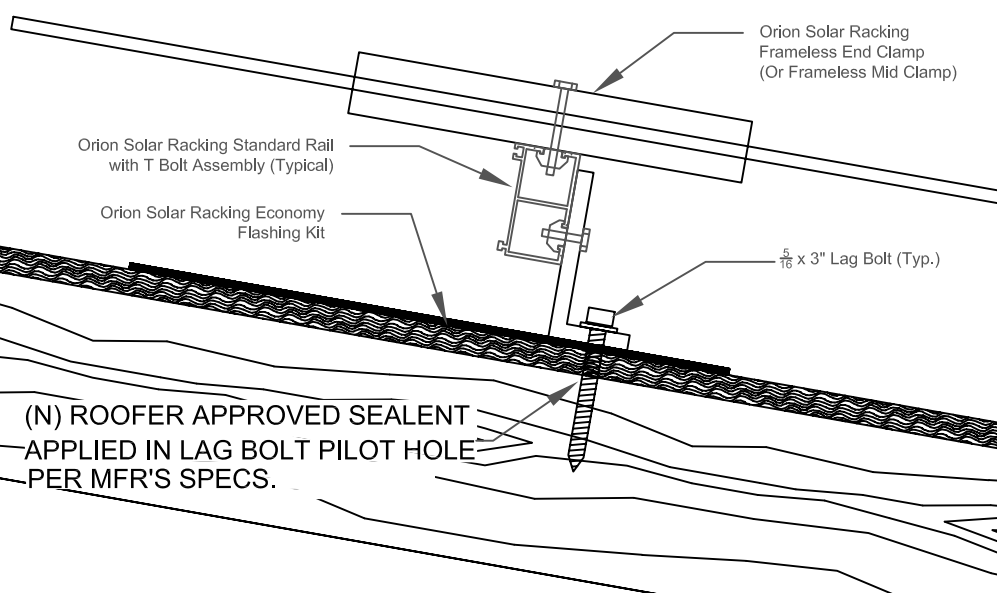

1 ATTACHMENT DETAIL
SCALE: 1:10

2 MOUNT DETAIL
SCALE: NTS

3 ARRAY GROUNDING DETAIL
SCALE: NTS

4 MODULE GROUNDING DETAIL
SCALE: NTS

Orion Solar Racking
2917 Vail Ave. Commerce, CA 90040
TEL: (310) 409-4616
Copyright © 2013 Orion Racking
www.OrionRacking.com

DRAWN BY
OSR ENGINEERING

DRAWING DO NOT SCALE

DRAWING TYPE
ATTACHMENT DETAIL

PROJECT
Venus System, Frameless Panel

DATE
12/04/2015

SHEET 1 OF 1