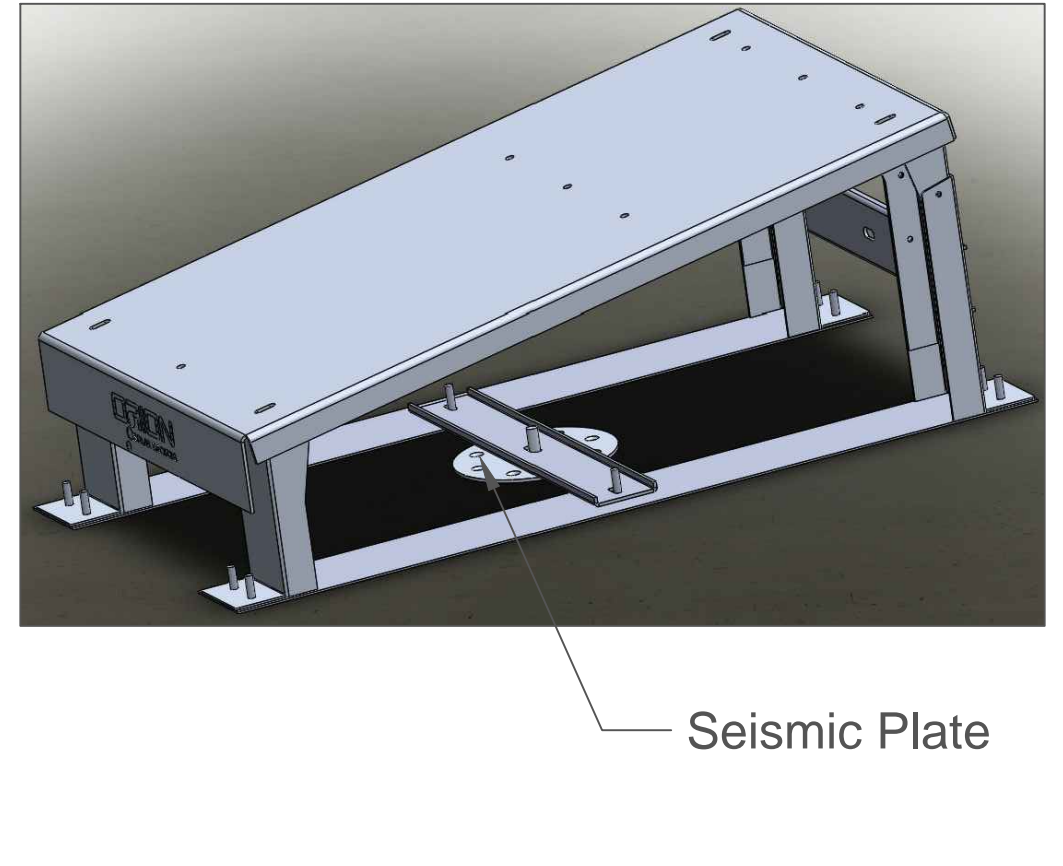

1 ATTACHMENT DETAIL - FRONT VIEW
SCALE: 1:10

3 ASSEMBLY DETAIL

2 MOUNT DETAIL - SIDE VIEW
SCALE: 1:5

Orion Solar Racking 2917 Vail Ave. Commerce, CA 90040 TEL: (310) 409-4616 Copyright © 2013 Orion Racking www.OrionRacking.com	DRAWN BY OSR ENGINEERING	DRAWING TYPE ATTACHMENT DETAIL	DATE 12/17/2015	
	DRAWING DO NOT SCALE	PROJECT INVERTER PLATE KIT	SHEET 1 OF 1	