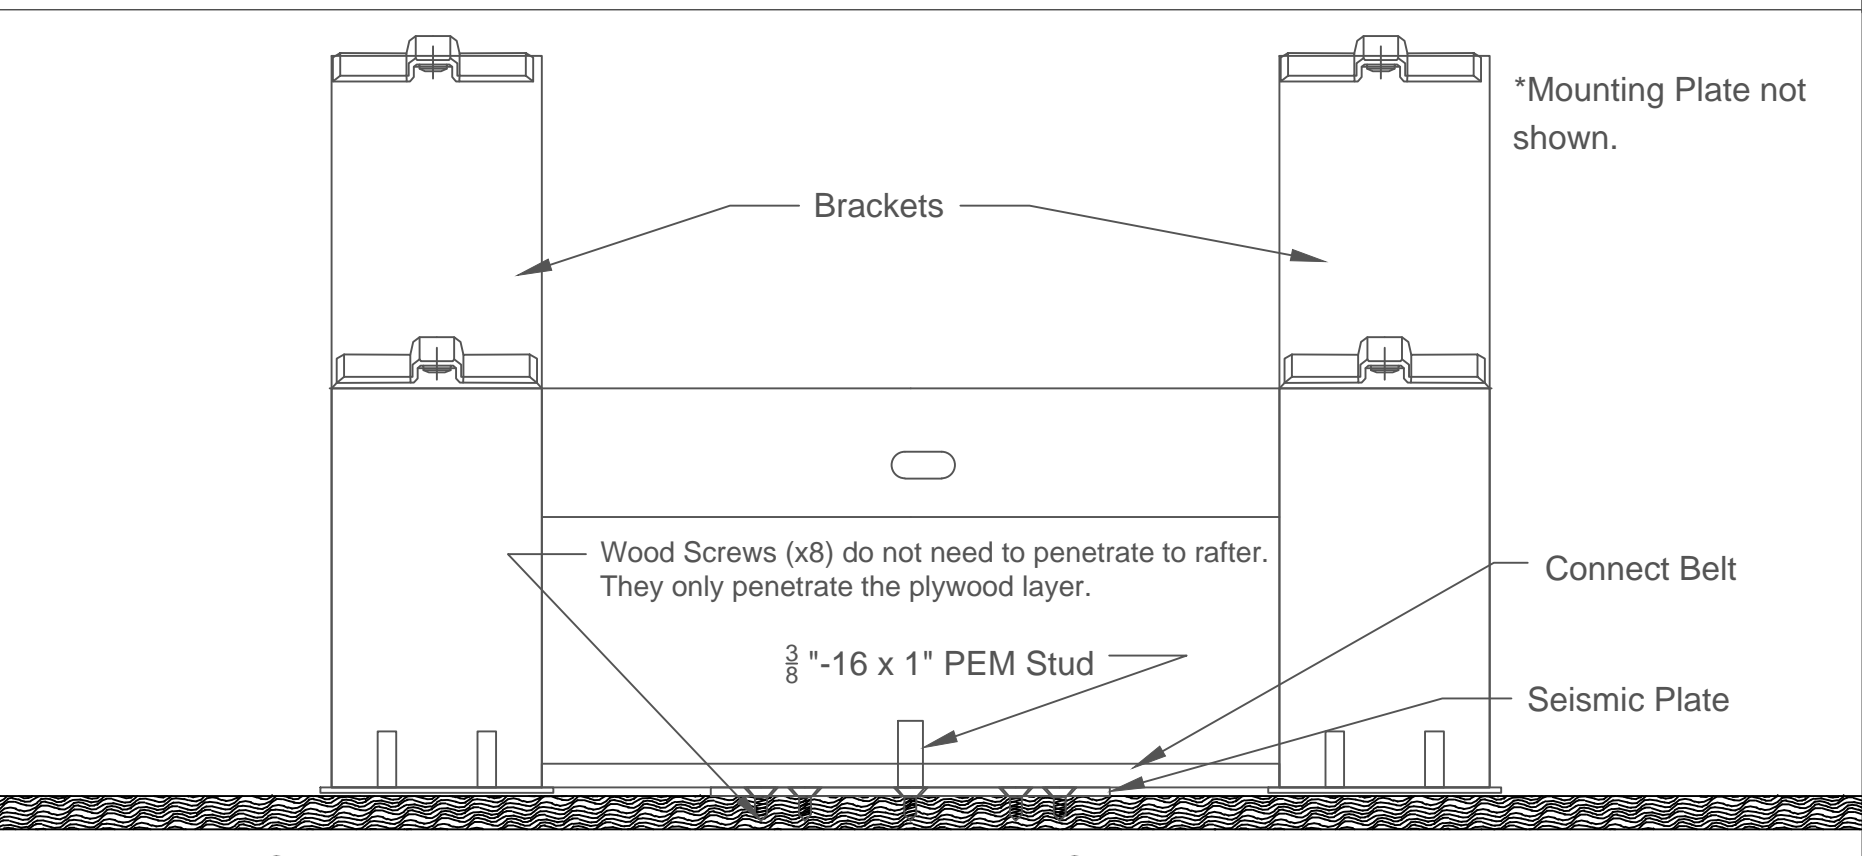

1 ATTACHMENT DETAIL - FRONT VIEW
SCALE: 1:10

3 ASSEMBLY DETAIL

2 MOUNT DETAIL - SIDE VIEW
SCALE: 1:5

Orion Solar Racking 2917 Vail Ave. Commerce, CA 90040 TEL: (310) 409-4616 Copyright © 2013 Orion Racking www.OrionRacking.com	DRAWN BY OSR ENGINEERING	DRAWING TYPE ATTACHMENT DETAIL	DATE 12/17/2015	
	DRAWING DO NOT SCALE	PROJECT INVERTER PLATE KIT	SHEET 1 OF 1	