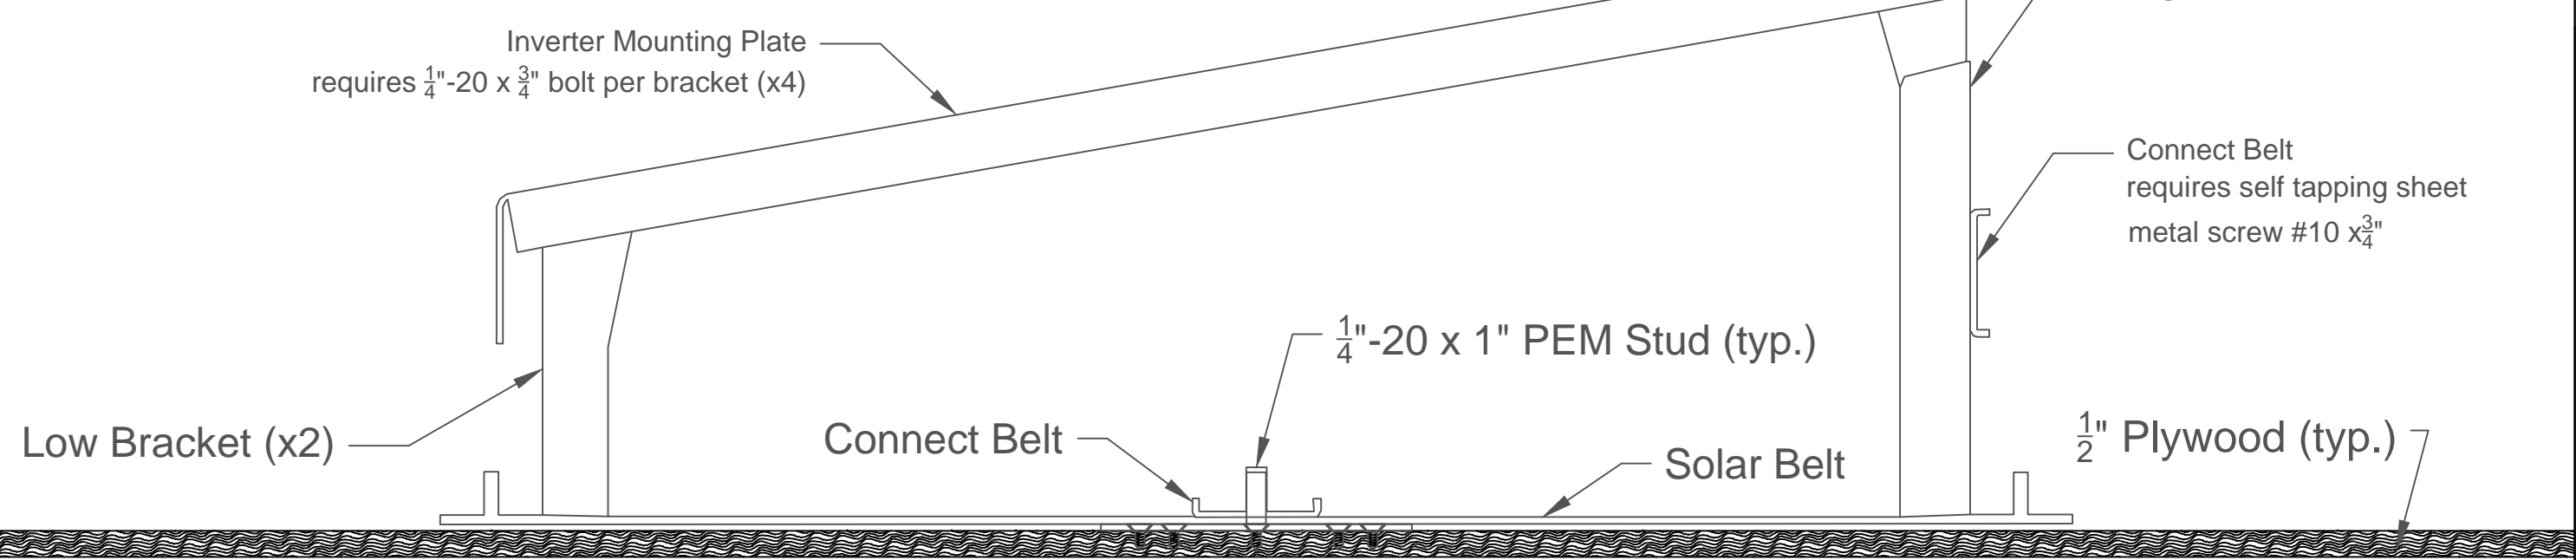

1 ATTACHMENT DETAIL - FRONT VIEW
SCALE: 1:10

3 ASSEMBLY DETAIL

2 MOUNT DETAIL - SIDE VIEW
SCALE: 1:5

Orion Solar Racking 2917 Vail Ave. Commerce, CA 90040 TEL: (310) 409-4616 Copyright © 2013 Orion Racking www.OrionRacking.com	DRAWN BY OSR ENGINEERING	DRAWING TYPE ATTACHMENT DETAIL	DATE 12/17/2015	
	DRAWING DO NOT SCALE	PROJECT INVERTER PLATE KIT	SHEET 1 OF 1	